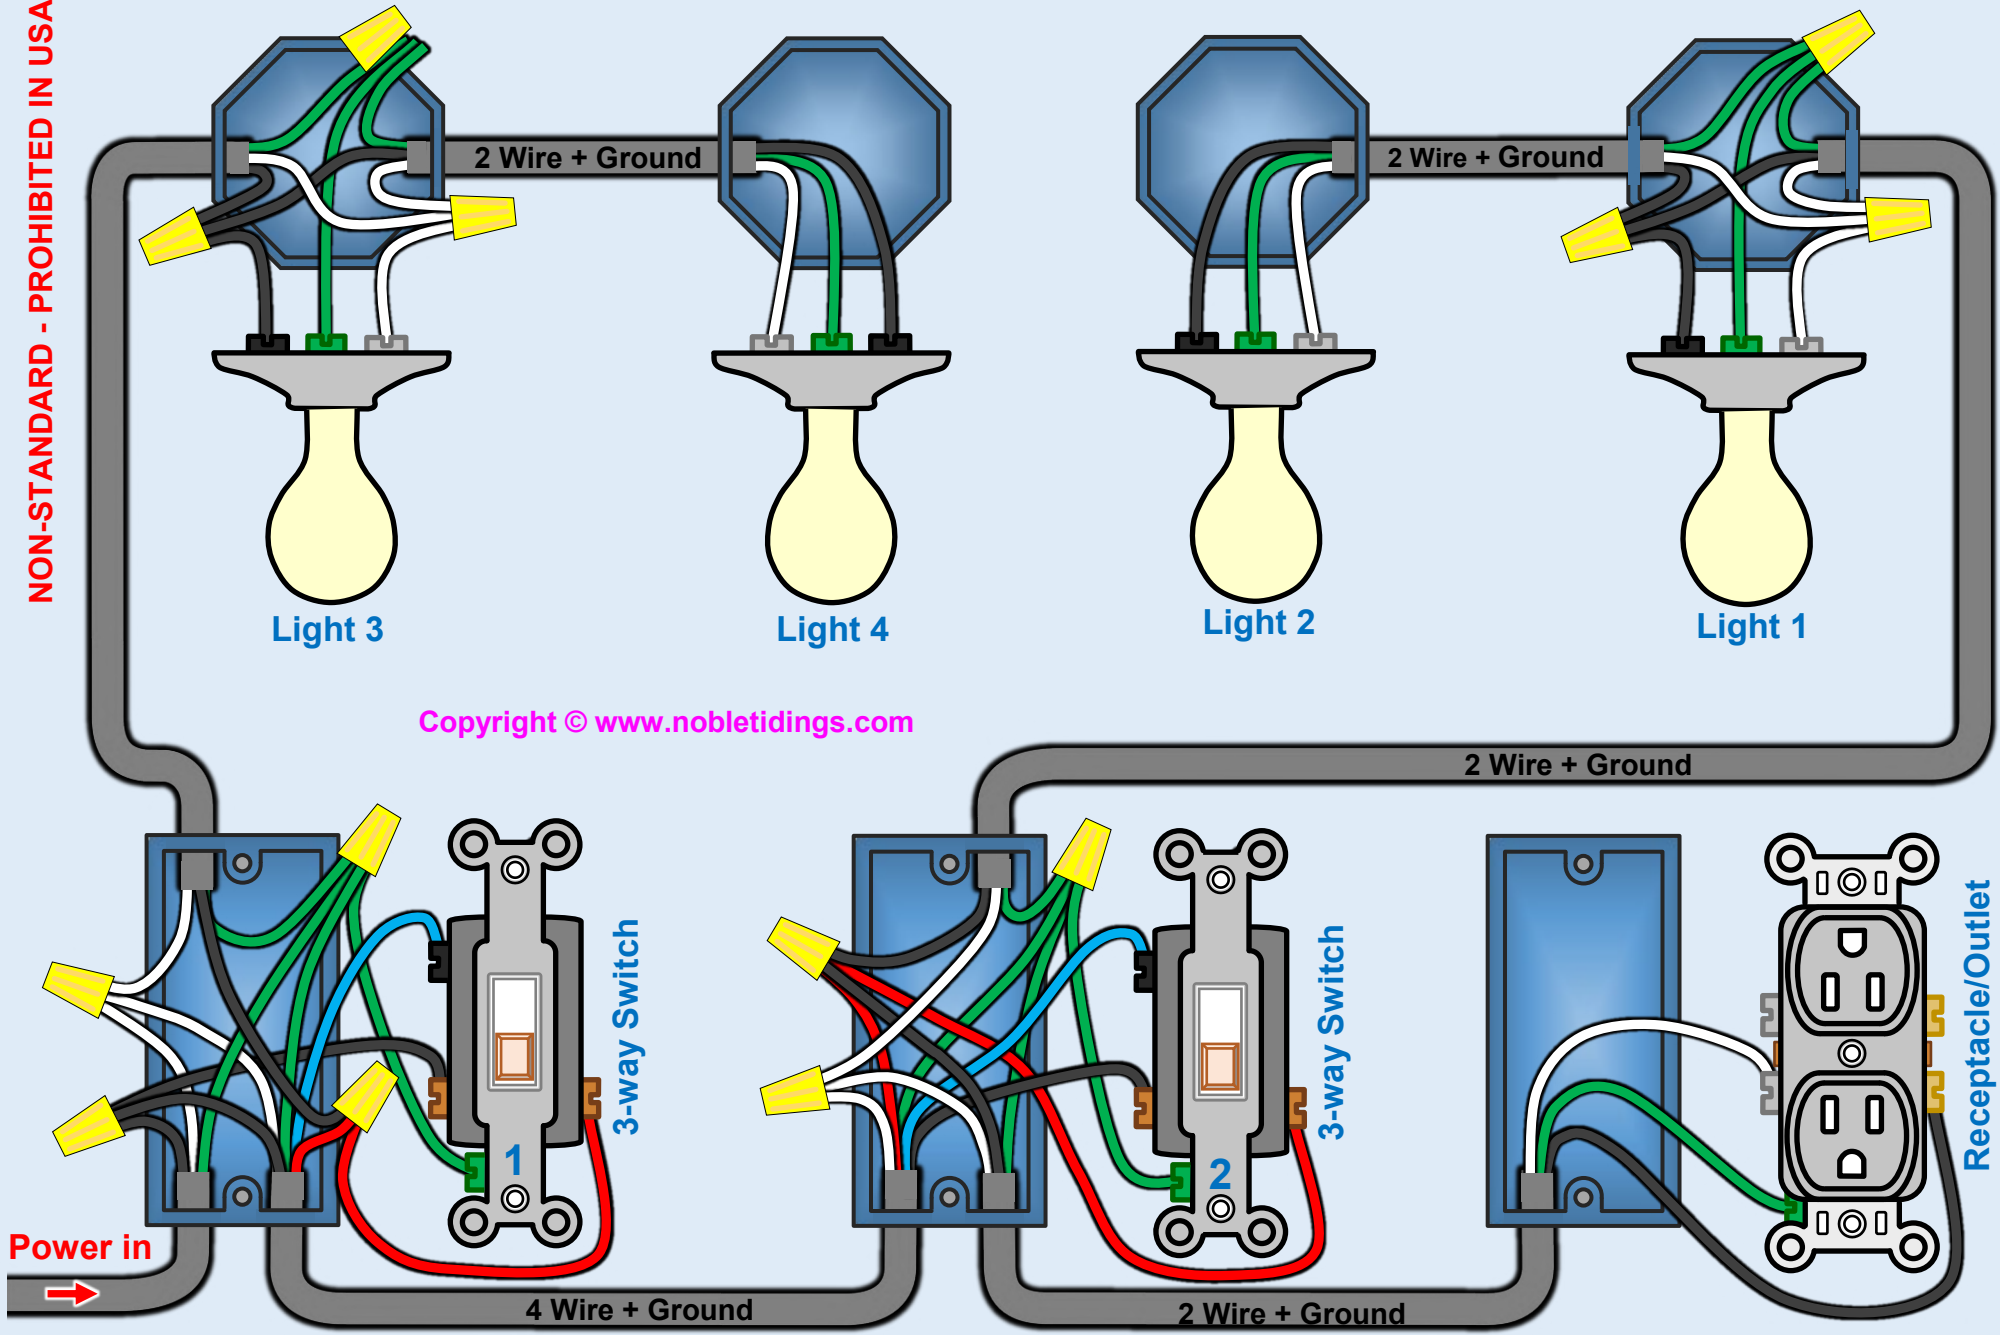

3-WAY SWITCH WIRING DIAGRAM - ALTERNATE (CALIFORNIA) CONFIGURATION

NON-STANDARD - PROHIBITED IN USA

Copyright © www.nobletidings.com

Copyright © www.nobletidings.com

- Hot/Traveler
- Hot/Traveler
- Neutral
- Ground

- ♦ White wires used as hot/travelers marked with black tape
- ♦ Light 2, Light 3 and Light 4 are additional optional lights