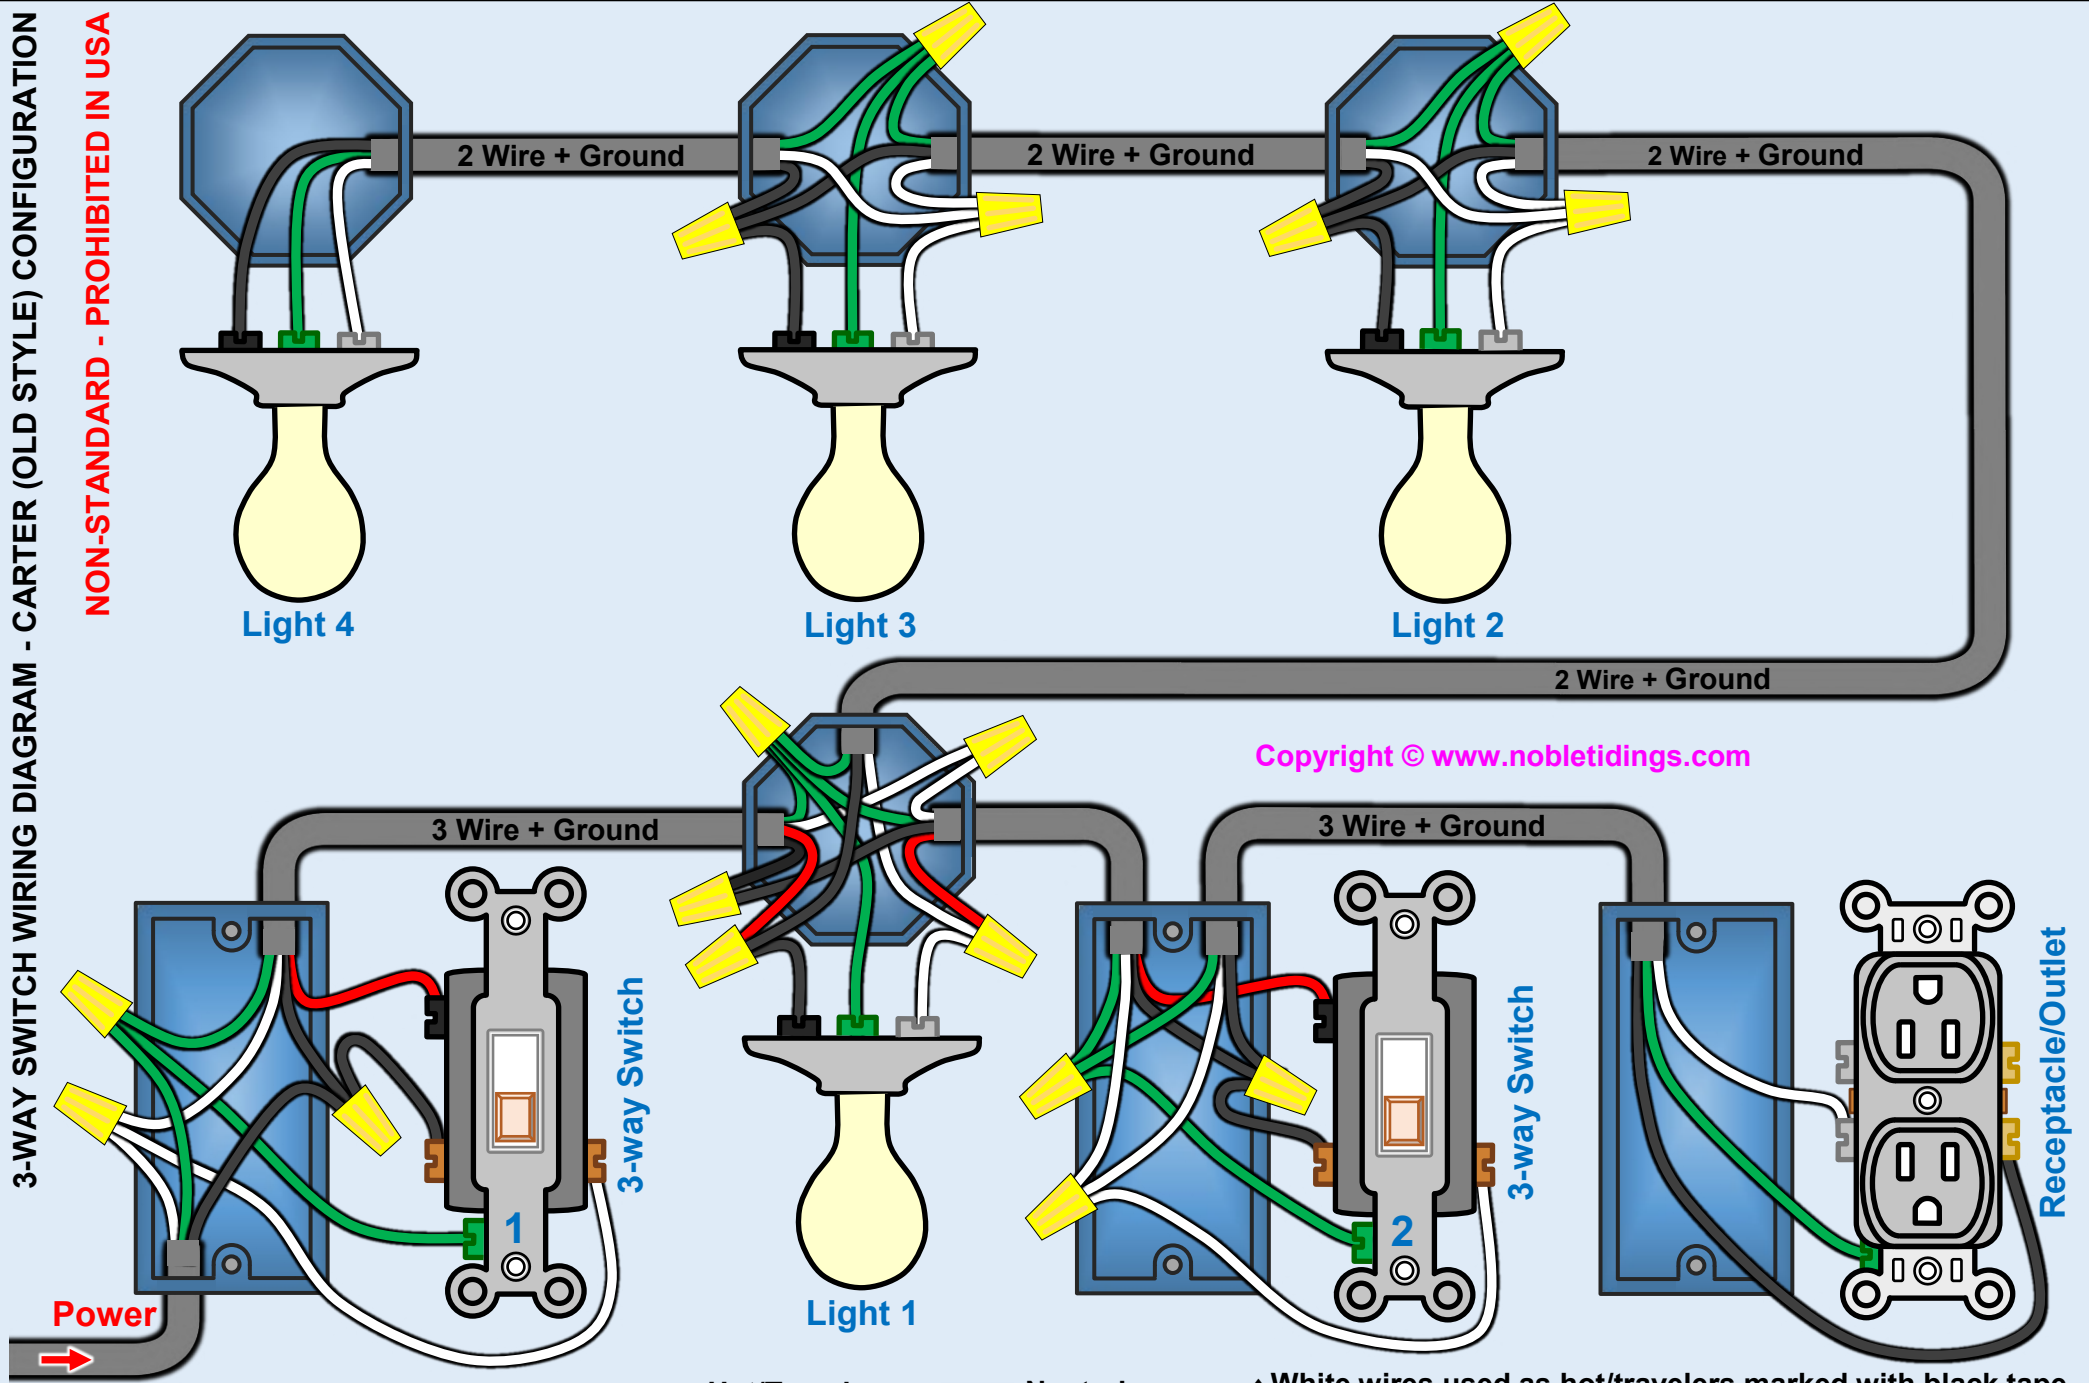

3-WAY SWITCH WIRING DIAGRAM - CARTER (OLD STYLE) CONFIGURATION

NON-STANDARD - PROHIBITED IN USA

Copyright © www.nobletidings.com

Copyright © www.nobletidings.com

- Hot/Traveler
- Neutral
- Hot/Traveler
- Ground

- ◆ White wires used as hot/travelers marked with black tape
- ◆ Light 2, Light 3 and Light 4 are additional optional lights